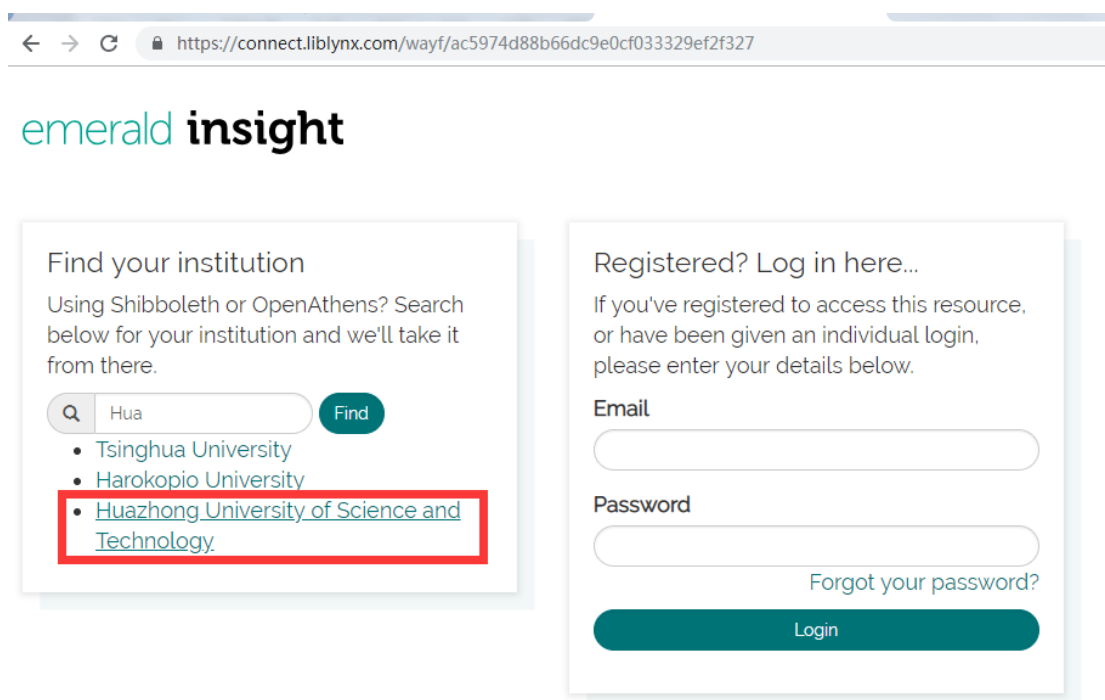

CARSI 联盟的资源访问流程（Emerald）

第一步：打开 <https://www.emerald.com/insight/>，点击“Login”。

第二步：在 Find your institution 中搜索并点选“Huazhong University of Science and Technology”。

第三步：点击“Login”

emerald insight

Find your institution

Using Shibboleth or OpenAthens? Search below for your institution and we'll take it from there.

You chose Huazhong University of Science and Technology, but you can search for a different institution if you made a mistake.